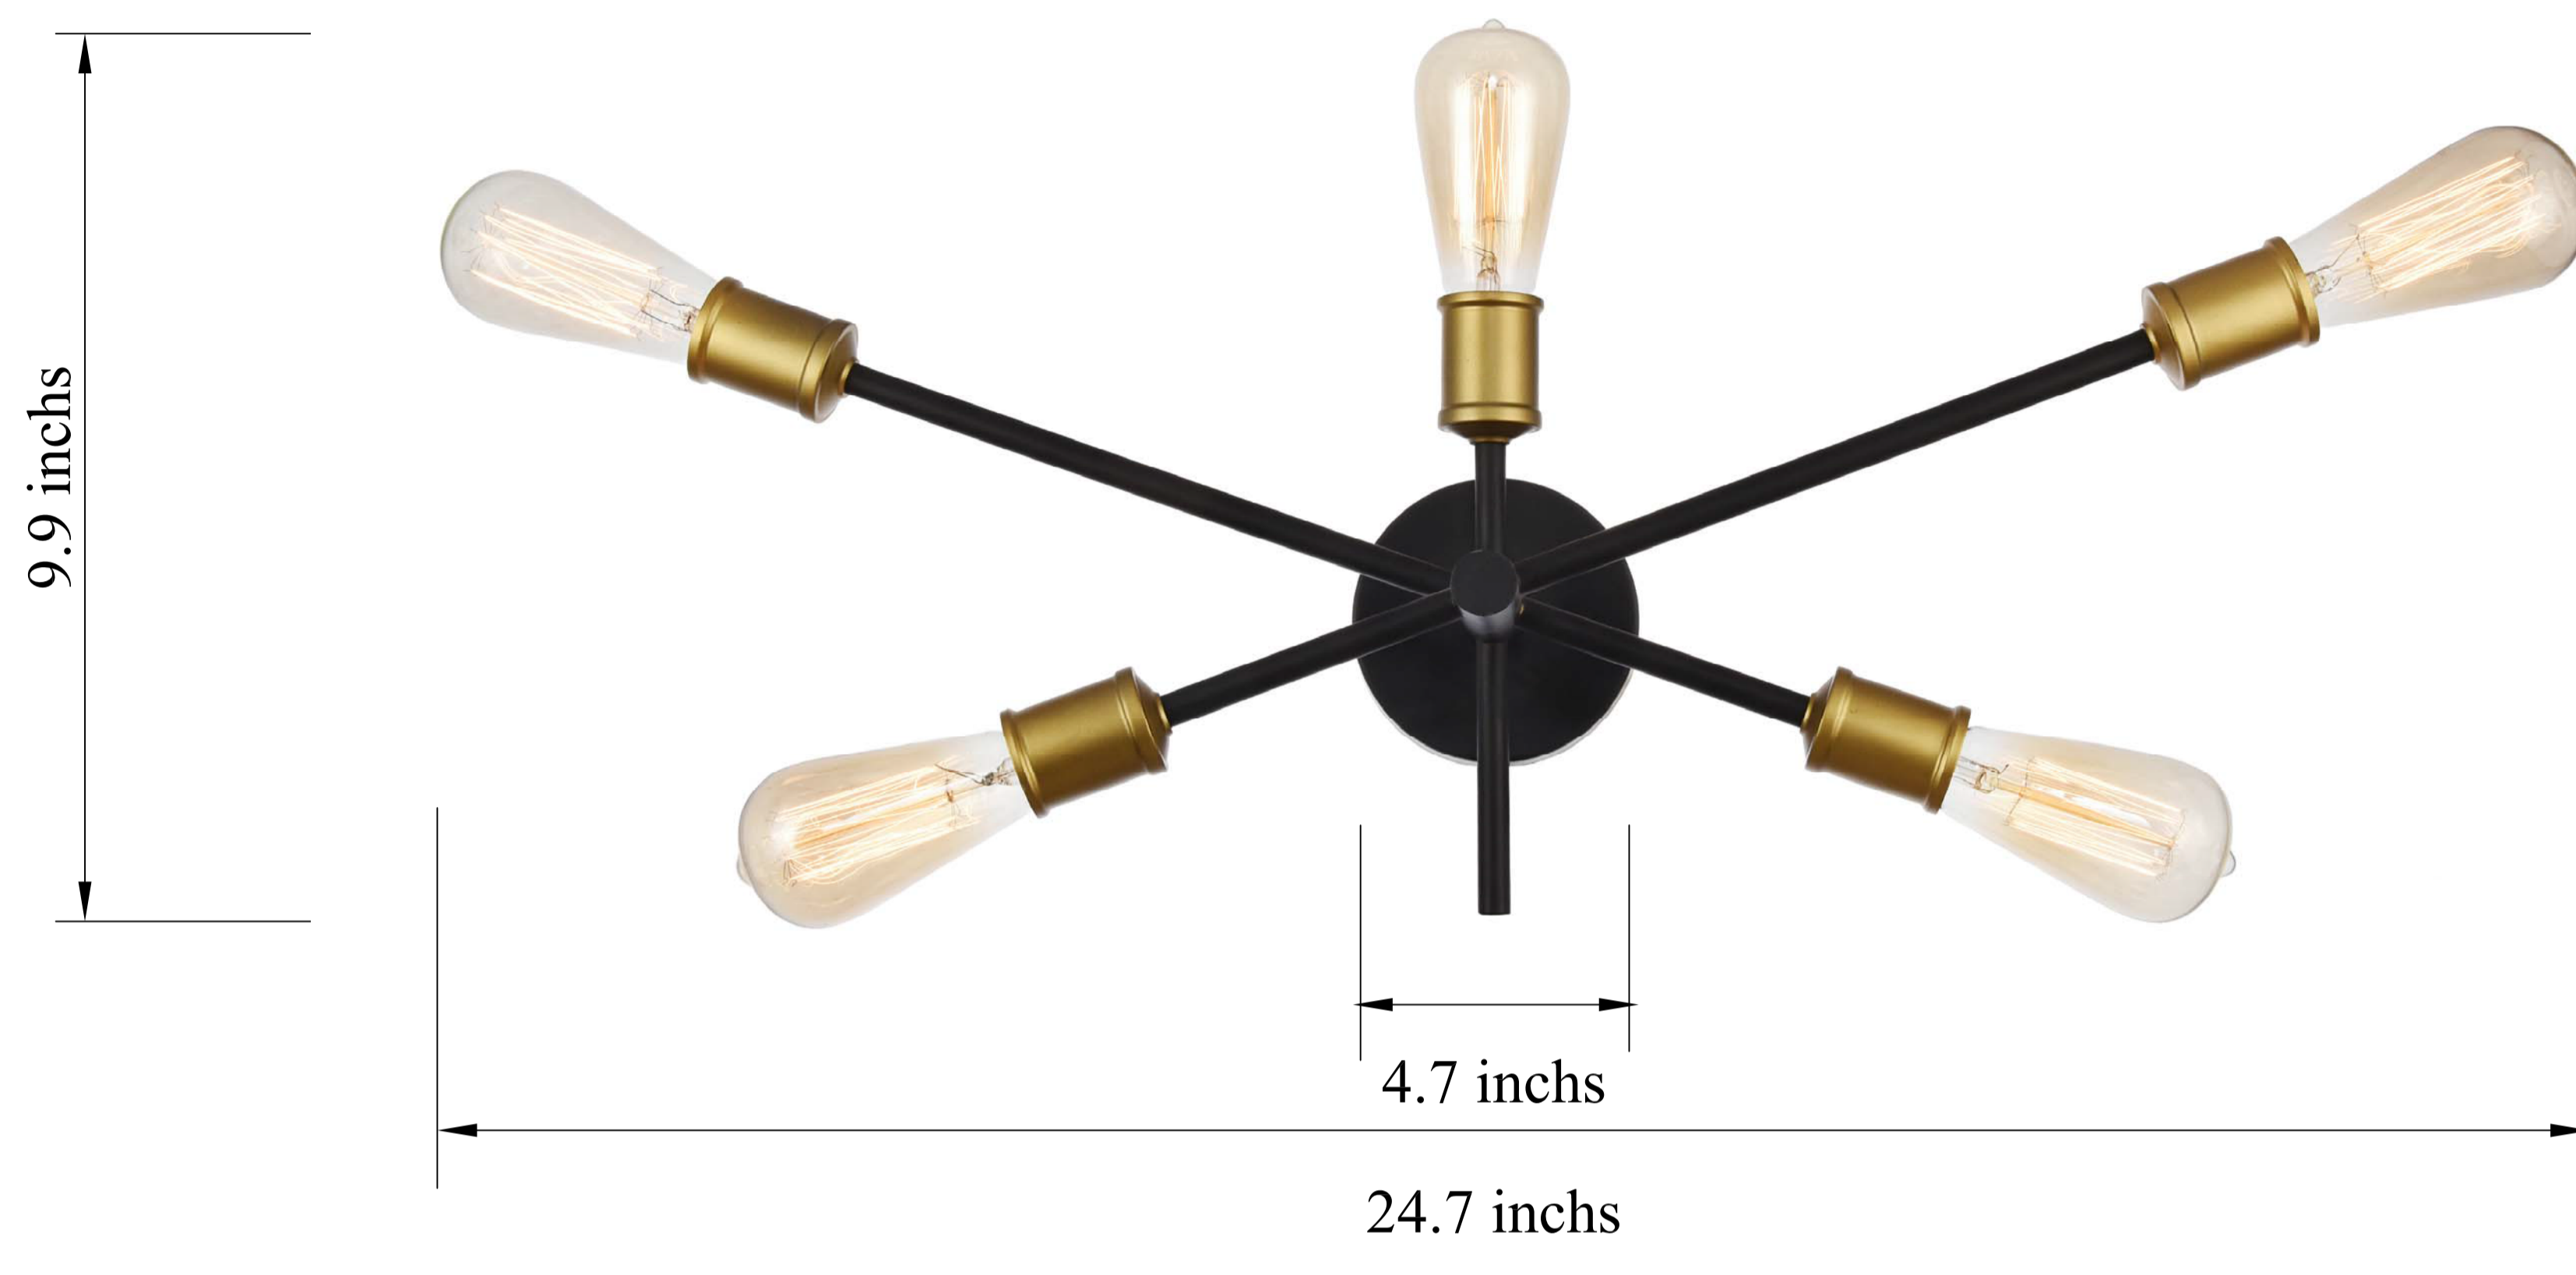

PRODUCT SPECIFICATION SHEET

AXEL COLLECTION

AXEL 5-Light Wall Sconce Black

Black+Brass
Item No:LD8003W24BK

Polished Nickel
Item No:LD8021W24PN

Brass
Item No:LD8022W24BR

Available Finishes

Dimensions

Back plate Size(in)	D4.7" H1.0"
Chain/Rod Length	N/A
Width	24.7"
Extension	7.1"
Height	9.9"
Maximum Height	N/A

Specifications

Finish	3 Finishes
Material	Metal
Glass Color	N/A
Type	Wall Sconce
Hanging Device	N/A
Voltage	110-125V
Dimmable	Yes
Warranty	1 Year Limited
Shipment Type	Small Parcel

Bulb / Socket

Socket Type	E26
Number of Lights	5
Wattage/Bulb	60W
Included	No

Installation

Indoor/Outdoor	Indoor
Dry/Wet/Damp	Damp
Weight	2.3 LBS
Wire Length	8"
Safety Rating	ETL Listed