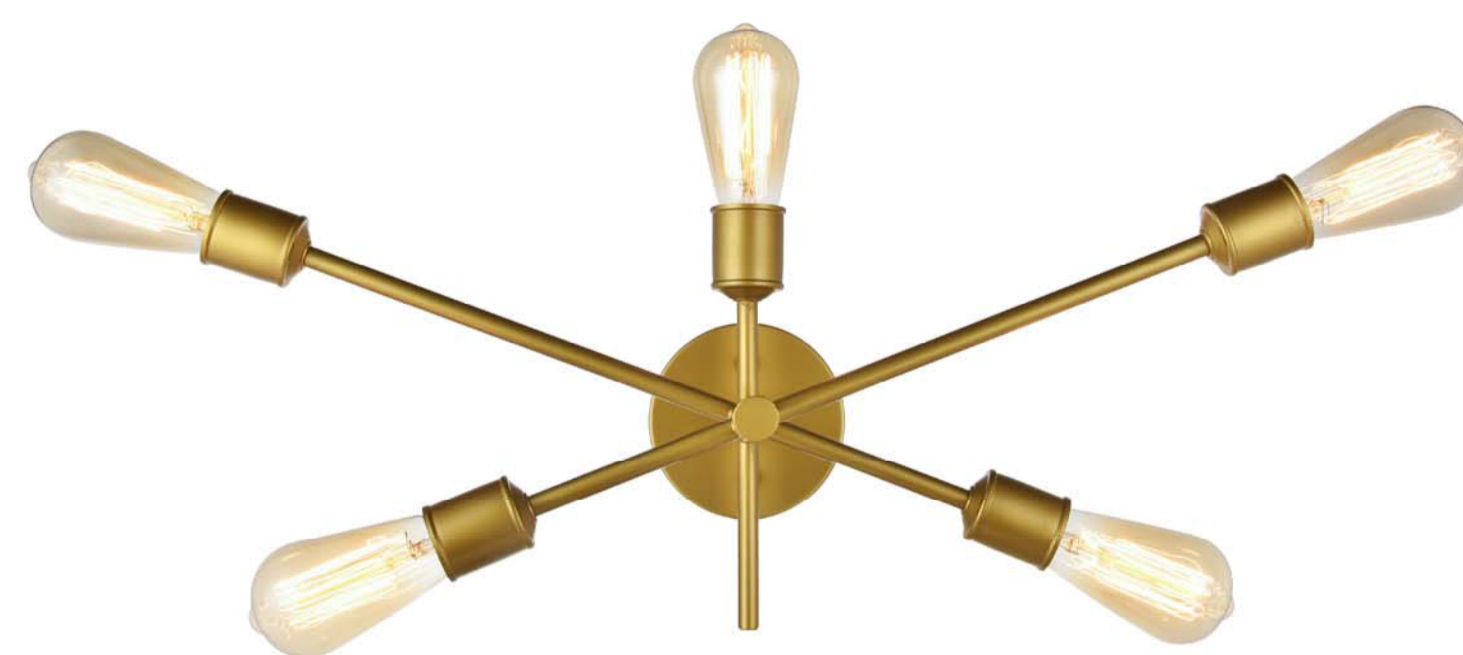

PRODUCT SPECIFICATION SHEET

AXEL COLLECTION

AXEL 5-Light Wall Sconce Black

Black+Brass
Item No:LD8003W24BK

Polished Nickel
Item No:LD8021W24PN

Brass
Item No:LD8022W24BR

Available Finishes

Dimensions

Back plate Size(in)	D4.7" H1.0"
Chain/Rod Length	N/A
Width	24.7"
Extension	7.1"
Height	9.9"
Maximum Height	N/A

Specifications

Finish	3 Finishes
Material	Metal
Glass Color	N/A
Type	Wall Sconce
Hanging Device	N/A
Voltage	110-125V
Dimmable	Yes
Warranty	1 Year Limited
Shipment Type	Small Parcel

Bulb / Socket

Socket Type	E26
Number of Lights	5
Wattage/Bulb	60W
Included	No

Installation

Indoor/Outdoor	Indoor
Dry/Wet/Damp	Damp
Weight	2.3 LBS
Wire Length	8"
Safety Rating	ETL Listed